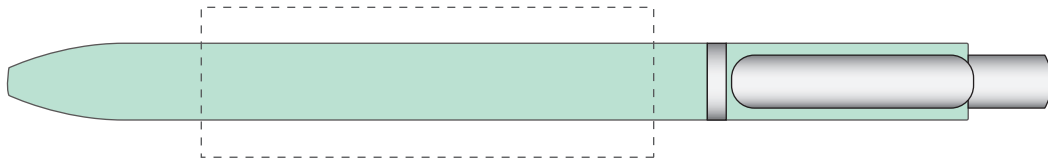

Your Ref:	Quantity:	Product Code: TPC000315
Our Ref:	Version: 1	Product Colour: PASTEL GREEN

PRINTING CONCERNS:

Please note that this product has Sustainability Markings that are not visible from this perspective

We stock this item in the following colours

**PANTONE REFERENCE(S)**

● Rotary Engraving

ARTWORK SCALE 100%

ARTWORK SCALE 100%
Max engraving area: 60mm x 20mm

Product Image for visualisation
- colours may vary

The dashed line is to demonstrate print area and will not appear on your printed item

PLEASE NOTE:

- All colours including print and product are for visual purposes only and should not be regarded as the actual colour of the product and print.
- Some products may vary from batch to batch and may differ from previous orders.
- The colour and texture of a product can also have an effect on the final print colour.
- By approving this order we accept that you understand these terms.